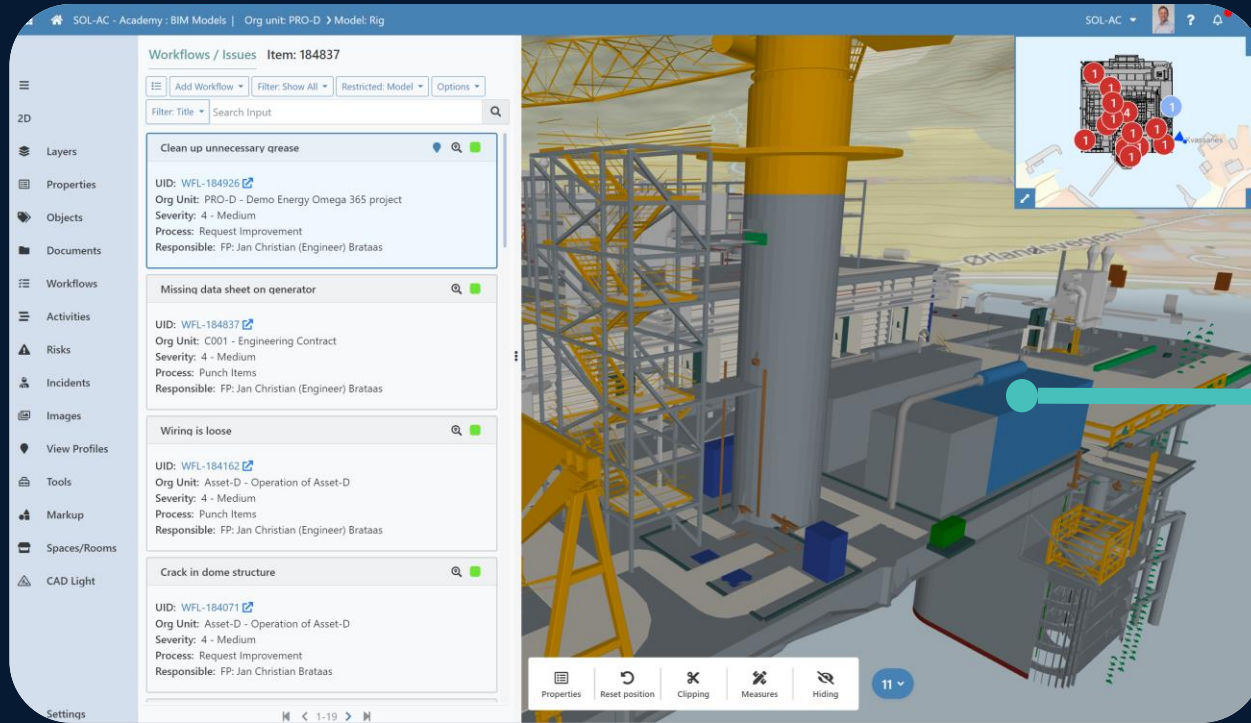

Digital twin of the asset