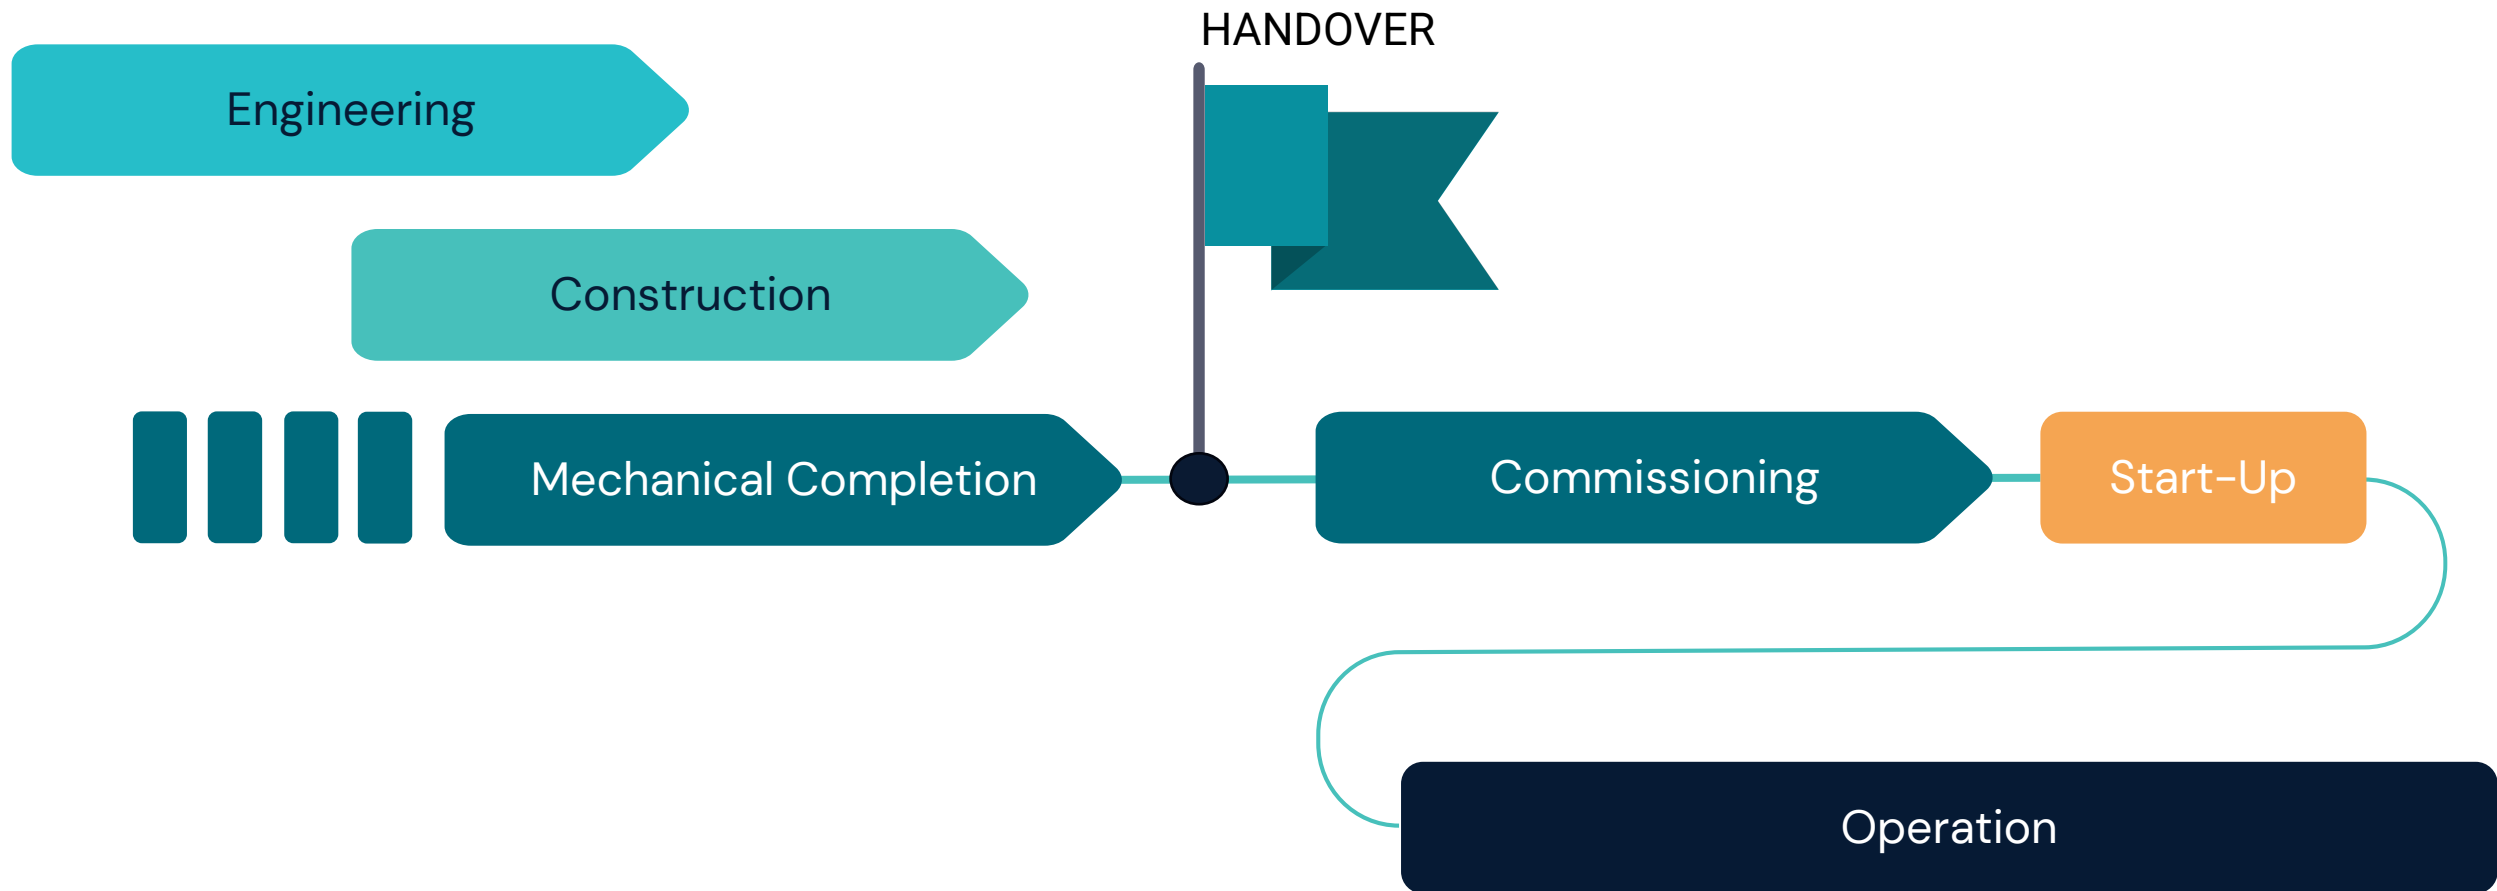

Operate & Monitor

Covering all disciplines

Key elements in a fully integrated solution

Organizational Structure

Owner

Activities and Workflows

Scope of work

Object Structure

Target

Holistic platform for managing Projects and Assets

Common Application Platform

Streamline user experience and access management

Digital Twin

Digital representative with real-time data

Shared Solution

Empower collaboration

Reporting

Standardized portfolio and project reporting

Improve project performance

Completion Management and BIM

Enabling smooth and timely handover

Digital twin of the asset

THANK YOU