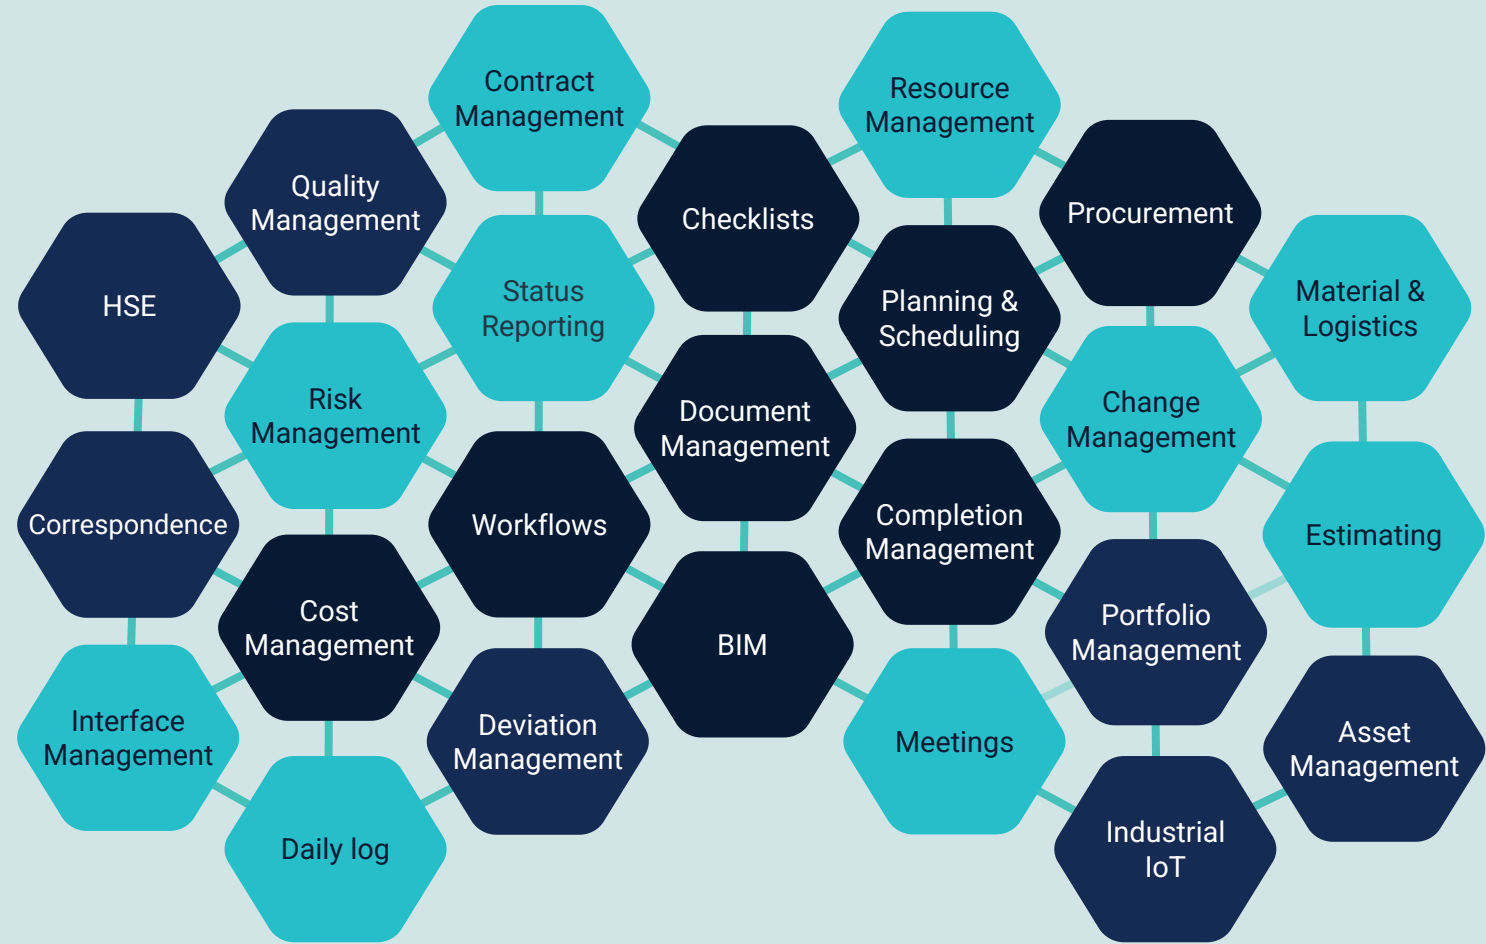

ISO 27001 & ISO 9001

Enterprise scalability

Project and asset management

Conception & Initiation

Definition & Planning

Execution

Performance & Control

Close & Handover

Operate & Monitor

Covering all disciplines

Key elements in a fully integrated solution

Organizational Structure

Owner

Activities and Workflows

Scope of work

Object Structure

Target

Holistic platform for managing Projects and Assets

Common Application Platform

Streamline user experience and access management

Digital Twin

Digital representative with real-time data

Shared Solution