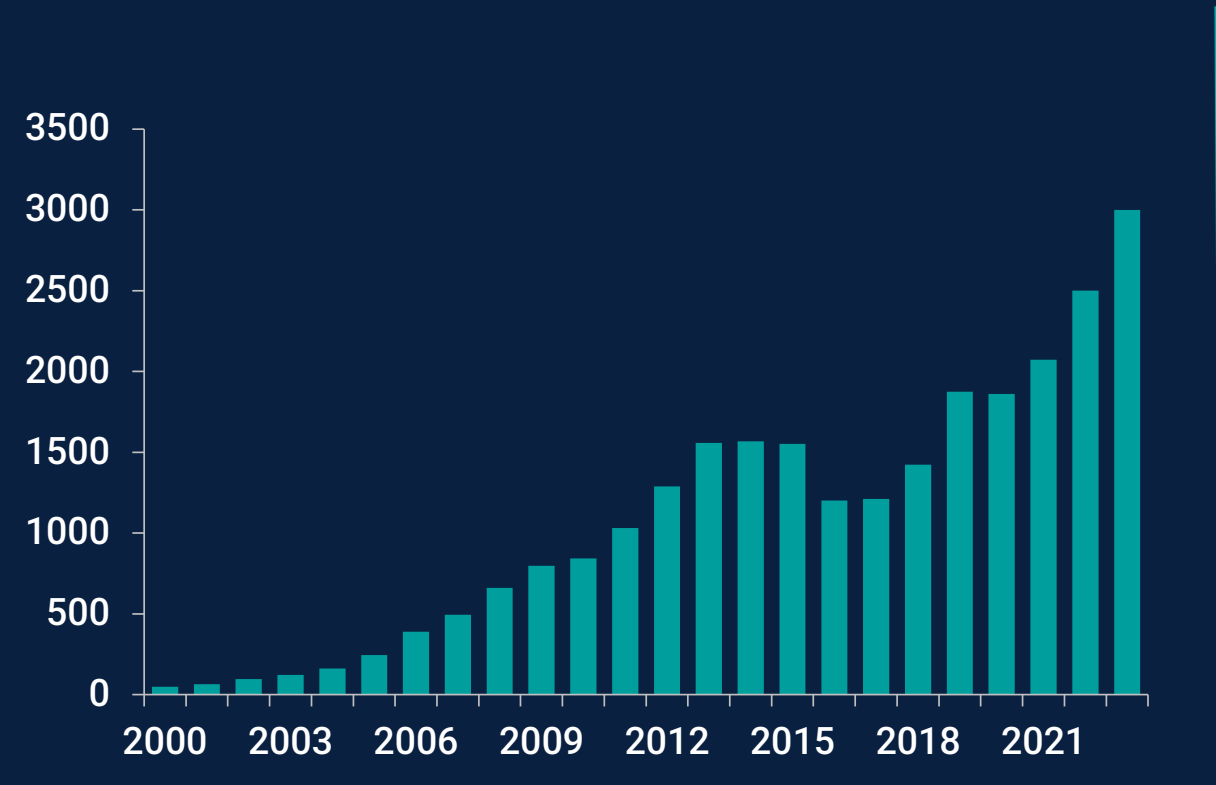

Consistently growth and global reach

1991
Established

23
offices

2010
employees

400
solution experts

300
MUSD

83 000
active users

170
countries