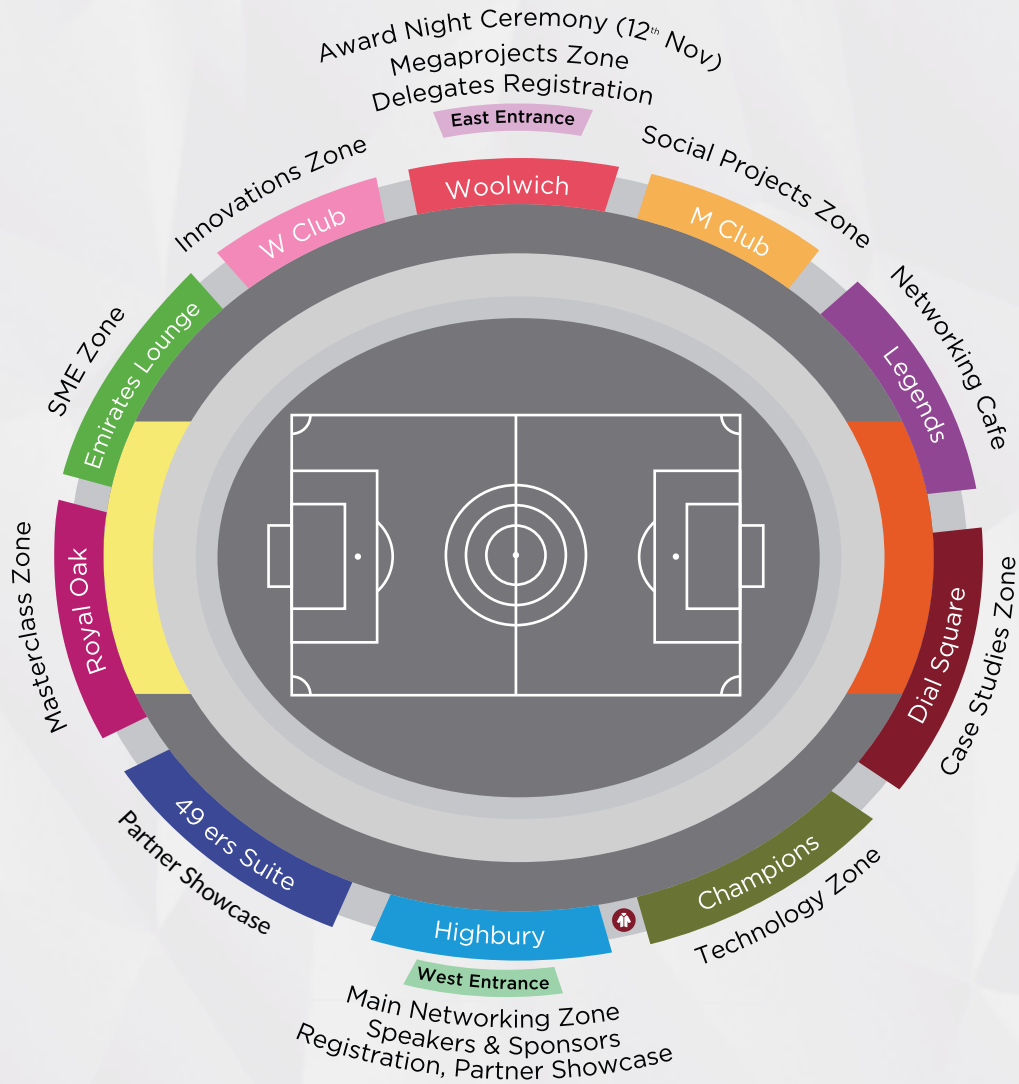

# Overall Expo Layout (Bird's eye view)

- Speakers and Sponsors Registration
- Delegates Entrance
- Partner Showcase & Main Networking Zone @ Highbury Suite & @ 49ers Suite
- Masterclass Zone @ Royal Oak Suite
- Technology Zone @ Champions Suite
- Case Studies Zone @ Dial Square Suite
- Megaprojects Zone @ Woolwich Suite
- Innovations Zone @ W Club
- Social Projects Zone @ M Club
- SME Zone @ Emirates Lounge
- Networking Cafe @ Legends
- Partners Showcase @ 49ers Suite
- Quiet Zones are located at "Galleries" of Royal Oak Suite and Dial Square Suite.
- Cloak room
- Partners Lounge (Access is by invitation only)
- Speakers Lounge