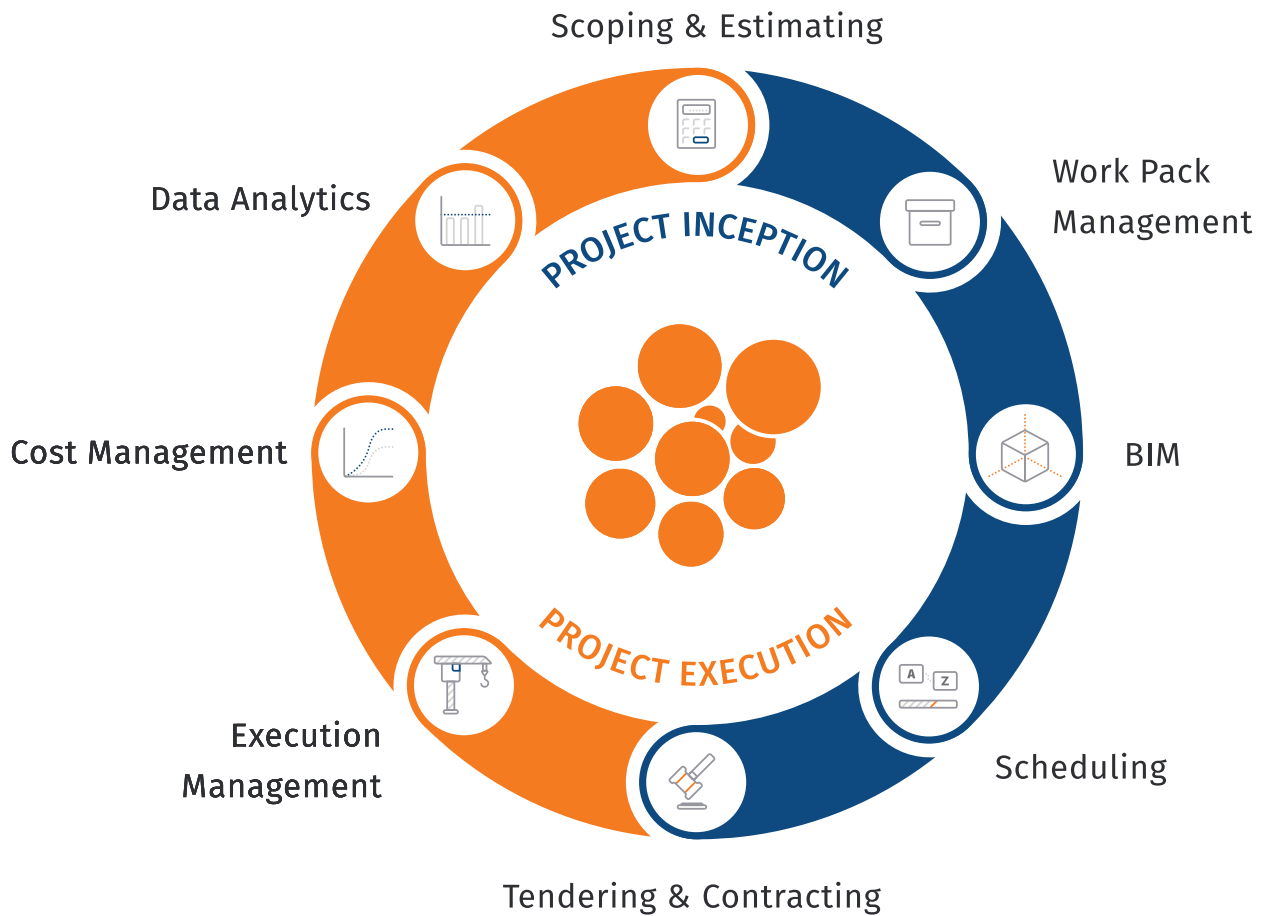

CLEOPATRA

Project Cost Management Software

Want to know more?

WWW.COSTMANAGEMENT.EU

PHONE: HEADQUARTERS (NL): +31 (0)78 620 09 10

CLEOPATRA

Cleopatra Enterprise provides an integrated solution for project cost management through the entire project life cycle. For 25 years, Cleopatra has enabled more than 500 industry-leading companies in 75 countries to control complex projects and turnarounds and improve their performance.